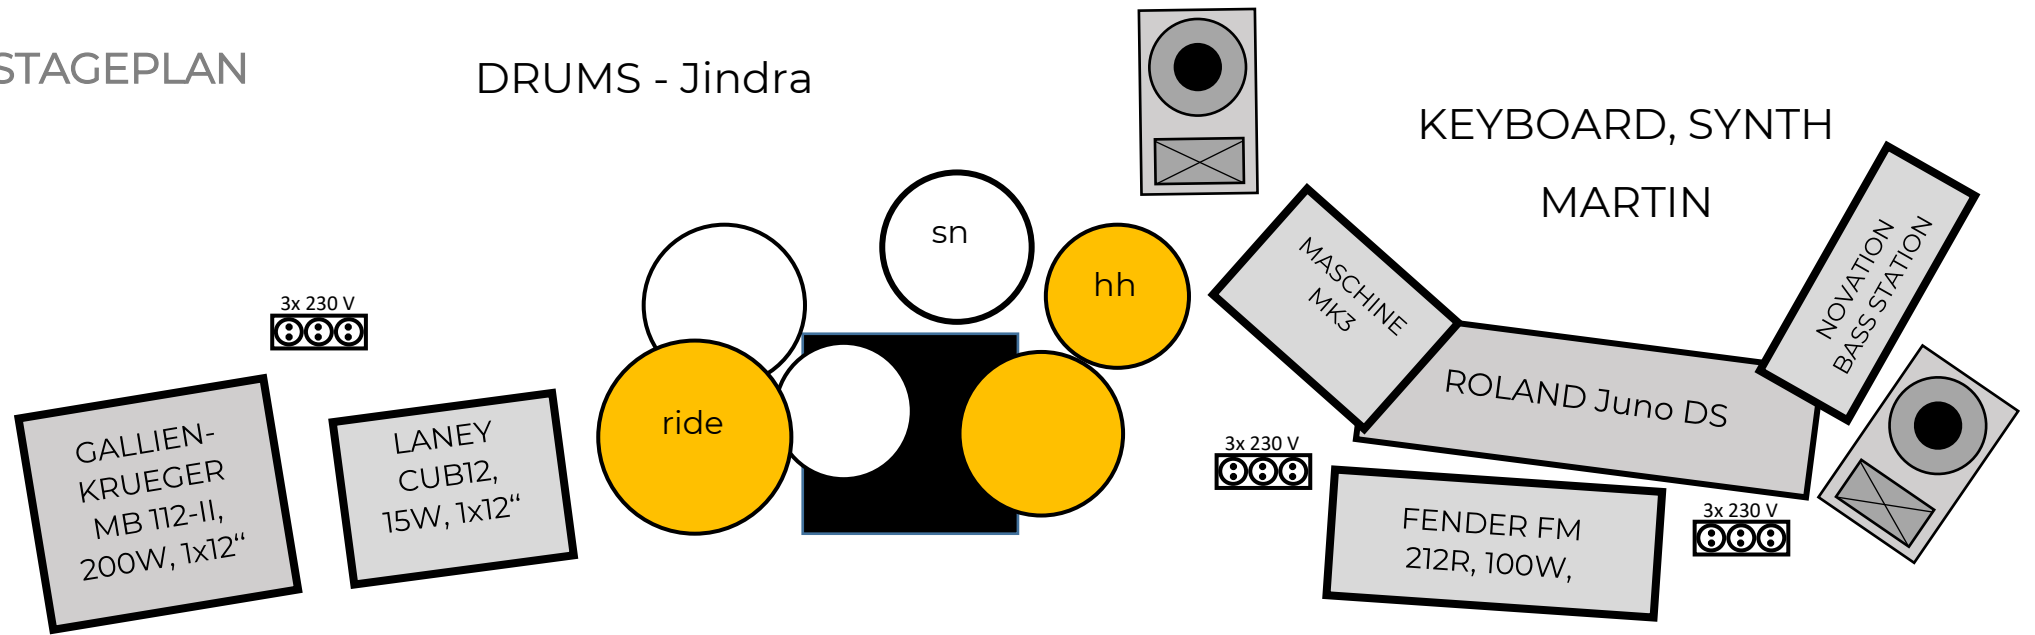

## STAGEPLAN

### BASS / BACK VOC

Jakub

### LEAD VOC / EL. GUITAR

Tereza

### EL. GUITAR

Michal